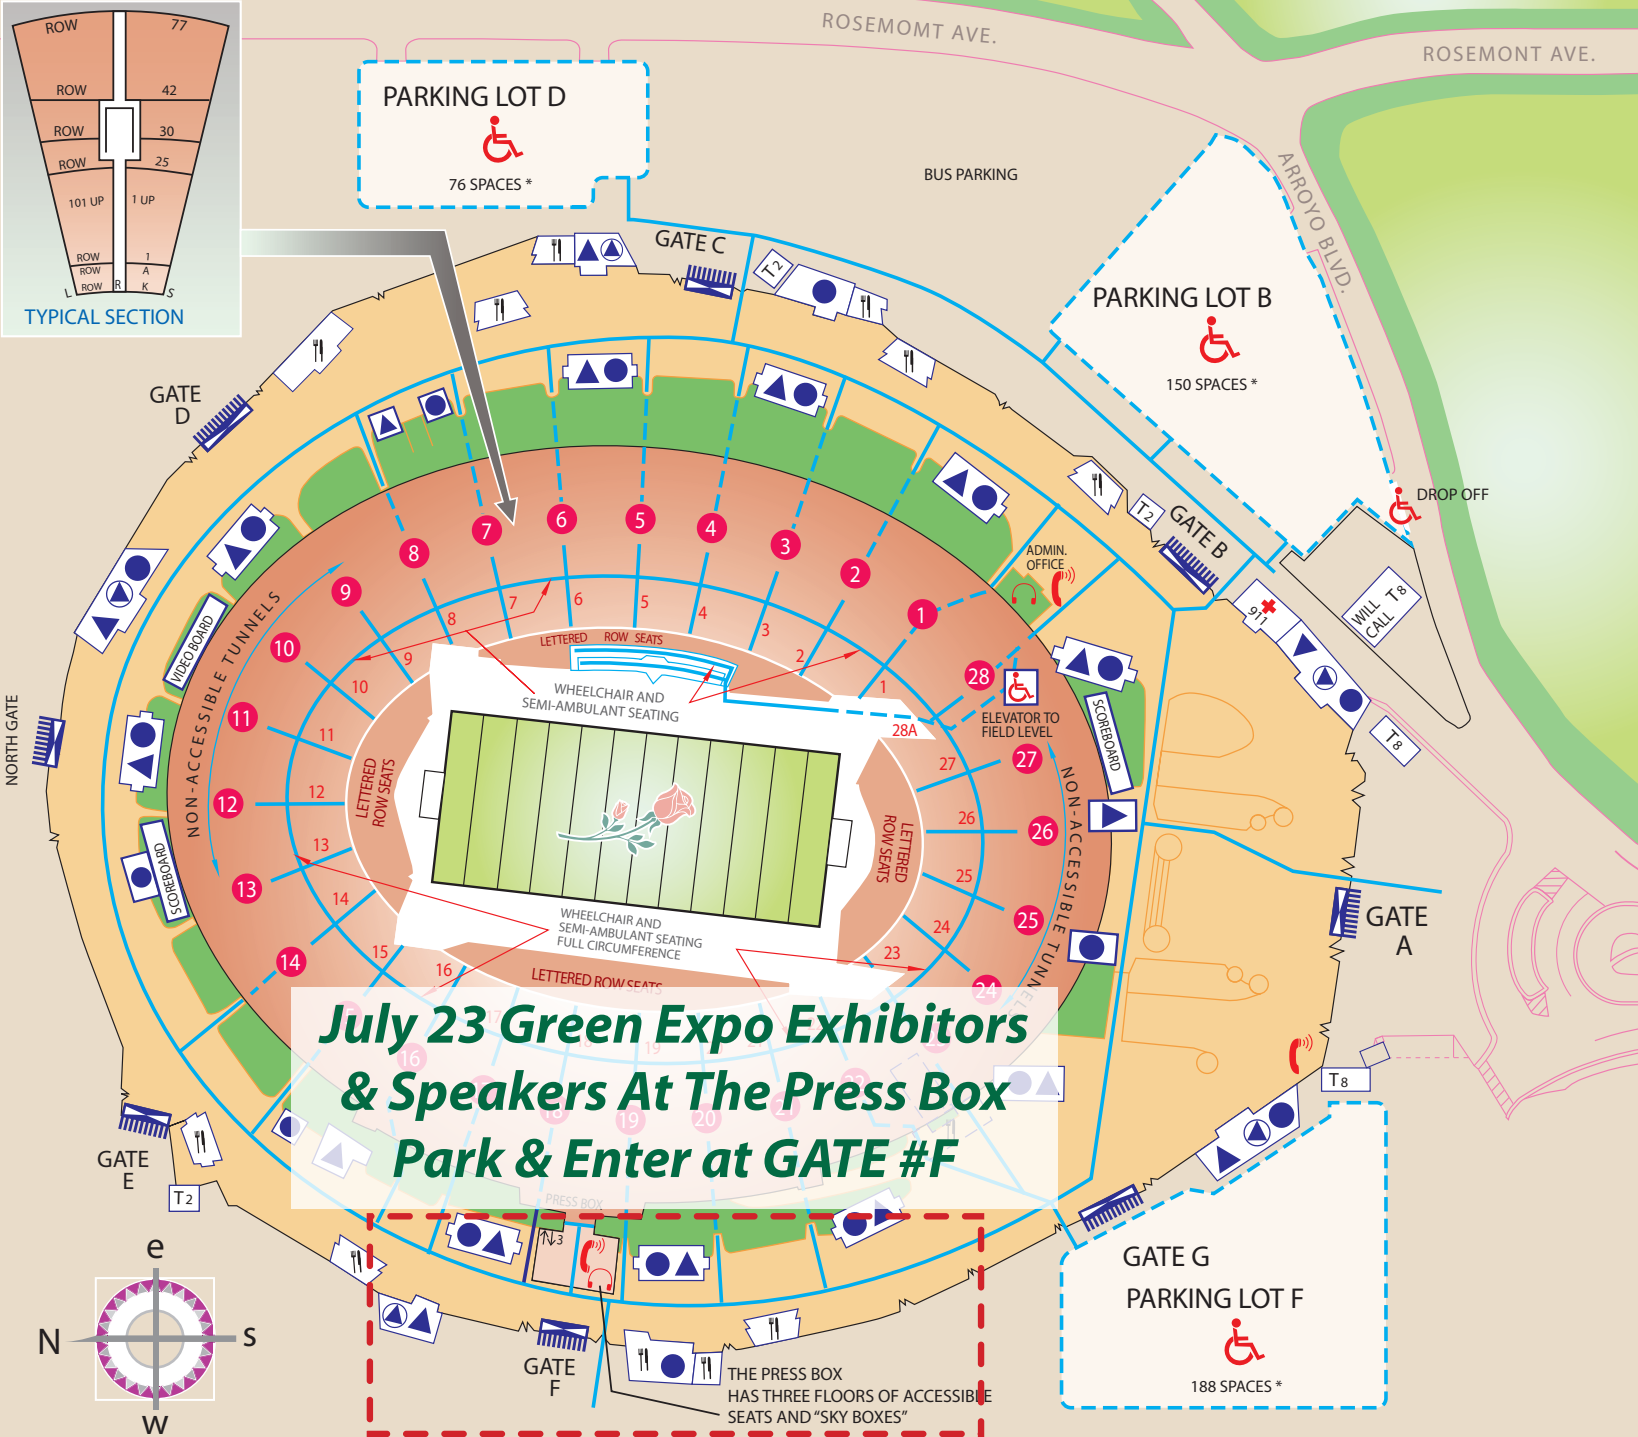

ROSE BOWL STADIUM

**July 23 Green Expo Exhibitors
& Speakers At The Press Box
Park & Enter at GATE #F**

*ADDITIONAL ACCESSIBLE PARKING PLANNED AS DEMAND DEVELOPS

ALL GATES ARE ACCESSIBLE EXCEPT GATE "E"
ALL TUNNELS ARE ACCESSIBLE EXCEPT 9-13 AND 24-27

- ACCESSIBLE PATHWAY
- ACCESSIBLE PATHWAY THROUGH TUNNELS
- ACCESSIBLE TICKET BOOTH - (2 WINDOWS)?
- ACCESSIBLE TICKET BOOTH - (8 WINDOWS)?

ALL RESTROOMS / DRINKING FOUNTAINS ARE ACCESSIBLE

- MEN'S RESTROOM
- WOMEN'S RESTROOM
- UNISEX / TODDLER / ATTENDANT RESTROOM

ALL CONCESSION STANDS ARE ACCESSIBLE

- CONCESSION STANDS

ALL PHONES AND TDD'S ARE ACCESSIBLE

- COURTESY TELEPHONES- HEARING AID COMPATIBLE
- TELECOMMUNICATION DEVICES FOR THE DEAF
- ASSISTIVE LISTENING DEVICES AT TUNNEL 28