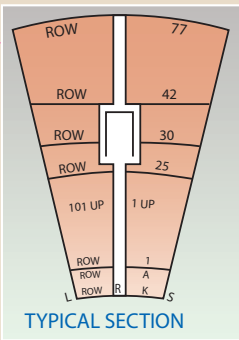

ROSE BOWL STADIUM

**July 23 Green Expo Exhibitors
& Speakers At The Press Box
Park & Enter at GATE #F**

*ADDITIONAL ACCESSIBLE PARKING PLANNED AS DEMAND DEVELOPS

ALL GATES ARE ACCESSIBLE EXCEPT GATE "E"
ALL TUNNELS ARE ACCESSIBLE EXCEPT 9-13 AND 24-27

- ACCESSIBLE PATHWAY
- ACCESSIBLE PATHWAY THROUGH TUNNELS
- ACCESSIBLE TICKET BOOTH - (2 WINDOWS)?
- ACCESSIBLE TICKET BOOTH - (8 WINDOWS)?

ALL RESTROOMS / DRINKING FOUNTAINS ARE ACCESSIBLE

- MEN'S RESTROOM
- WOMEN'S RESTROOM
- UNISEX / TODDLER / ATTENDANT RESTROOM